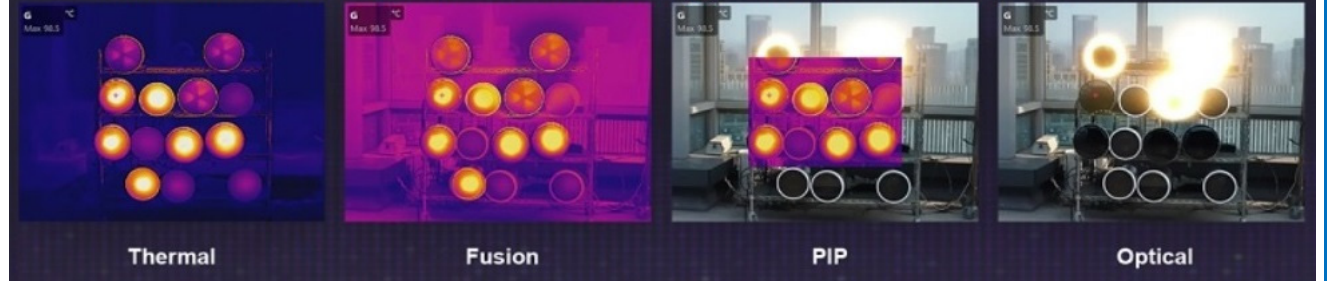

Thermal, Fusion, PIP and Optical modes to suit your preferred view.

4 Modos de VISION termograficas GHIK G40 G60

CARACTERISTICAS Camaras Termograficas PRO GHIKmicro G40 (480x360) y G60 (640x480)

Image Sensor	Vanadium Oxide Uncooled Focal Plane Arrays	Color Alarm (Isotherm)	Above/Below/Interval/Insulati
IR Resolution	480 x 360 (G40) 640x480 (G60)	Storage Media	Removable Micro SD Card (64
Pixel Pitch	17 µm	Image Storage Capacity	60 000 Images
Spectral Range	8 - 14 µm	Image File Format	JPEG with Measurement Data
NETD	< 35 mK (@25°C), F#=1.0	Video Storage Capacity	54 Hours
Focal Length	25 mm	Video File Format	MP4
FOV (Field of View)	19°x 14°	Laser Pointer	Yes
Image Frequency	50 Hz	Laser Distance Meter	Yes
Focus	Continuous Autofocus/Autofocus/Manual/Laser Focus	Laser Type	Class II
IFOV (Spatial Resolution)	0.68 mrad	Wi-Fi	802.11 b/g/n (2.4 GHz)
Aperture	F1.0	Bluetooth	Bluetooth 4.2
Minimum Focus Distance	0.3 m (0.98 ft)	Level/Span	Auto/Manual
Picture Resolution	Configurable: 2 MP, 5 MP, 8 MP	Text Comment	Max 200 Characters
Video Resolution	640 x 480	Voice Comment	Max 60 Seconds
Focus	Fixed	UVC Cast Screen	Yes
FOV	25° x 19°	Power Supply	12 V DC/1.5A, 5V DC/2A
Display	800 x 480 Resolution, 4.3" LCD Touch Screen	Power Consumption	5 W (Charging USB)
Color Palettes	White Hot, Black Hot, Rainbow, Red Hot, Fusion, Ra	Battery Type	Dismoun Recharg Li-ion Battery
Digital Zoom	1x, 2x, 4x, 8x	Battery Time	4 Hours Continuous Running
Image Modes	Thermal/Optical/Fusion/PIP	Menu Language	17 Languages Spanish
PIP	Thermal Picture in Optical Picture	Storage Temp Range	-20 °C to 60 °C
Fusion	Thermal Picture and Optical Picture Combined	Protection level	IP54
Object Temperature Range	-20 °C to 650 °C (-4 °F to 1202 °F)	Drop Test Height	2 m (6.56 ft)
Accuracy	Max (±2°C/3.6°F, ±2%)	Interface	USB Type-C
Measurement Presets	Center Spot, Hot Spot, Cold Spot, Off	Weight	Approx. 1000 g (2.20 lb)
Point	10 User Presets	Dimension	284.7 x 118.3 x 127.1 mm
Line	1 User Preset	Tripod Mounting	UNC ¼"-20
Area	3 User Presets		
High Temperature Alarm	Audible Warning		